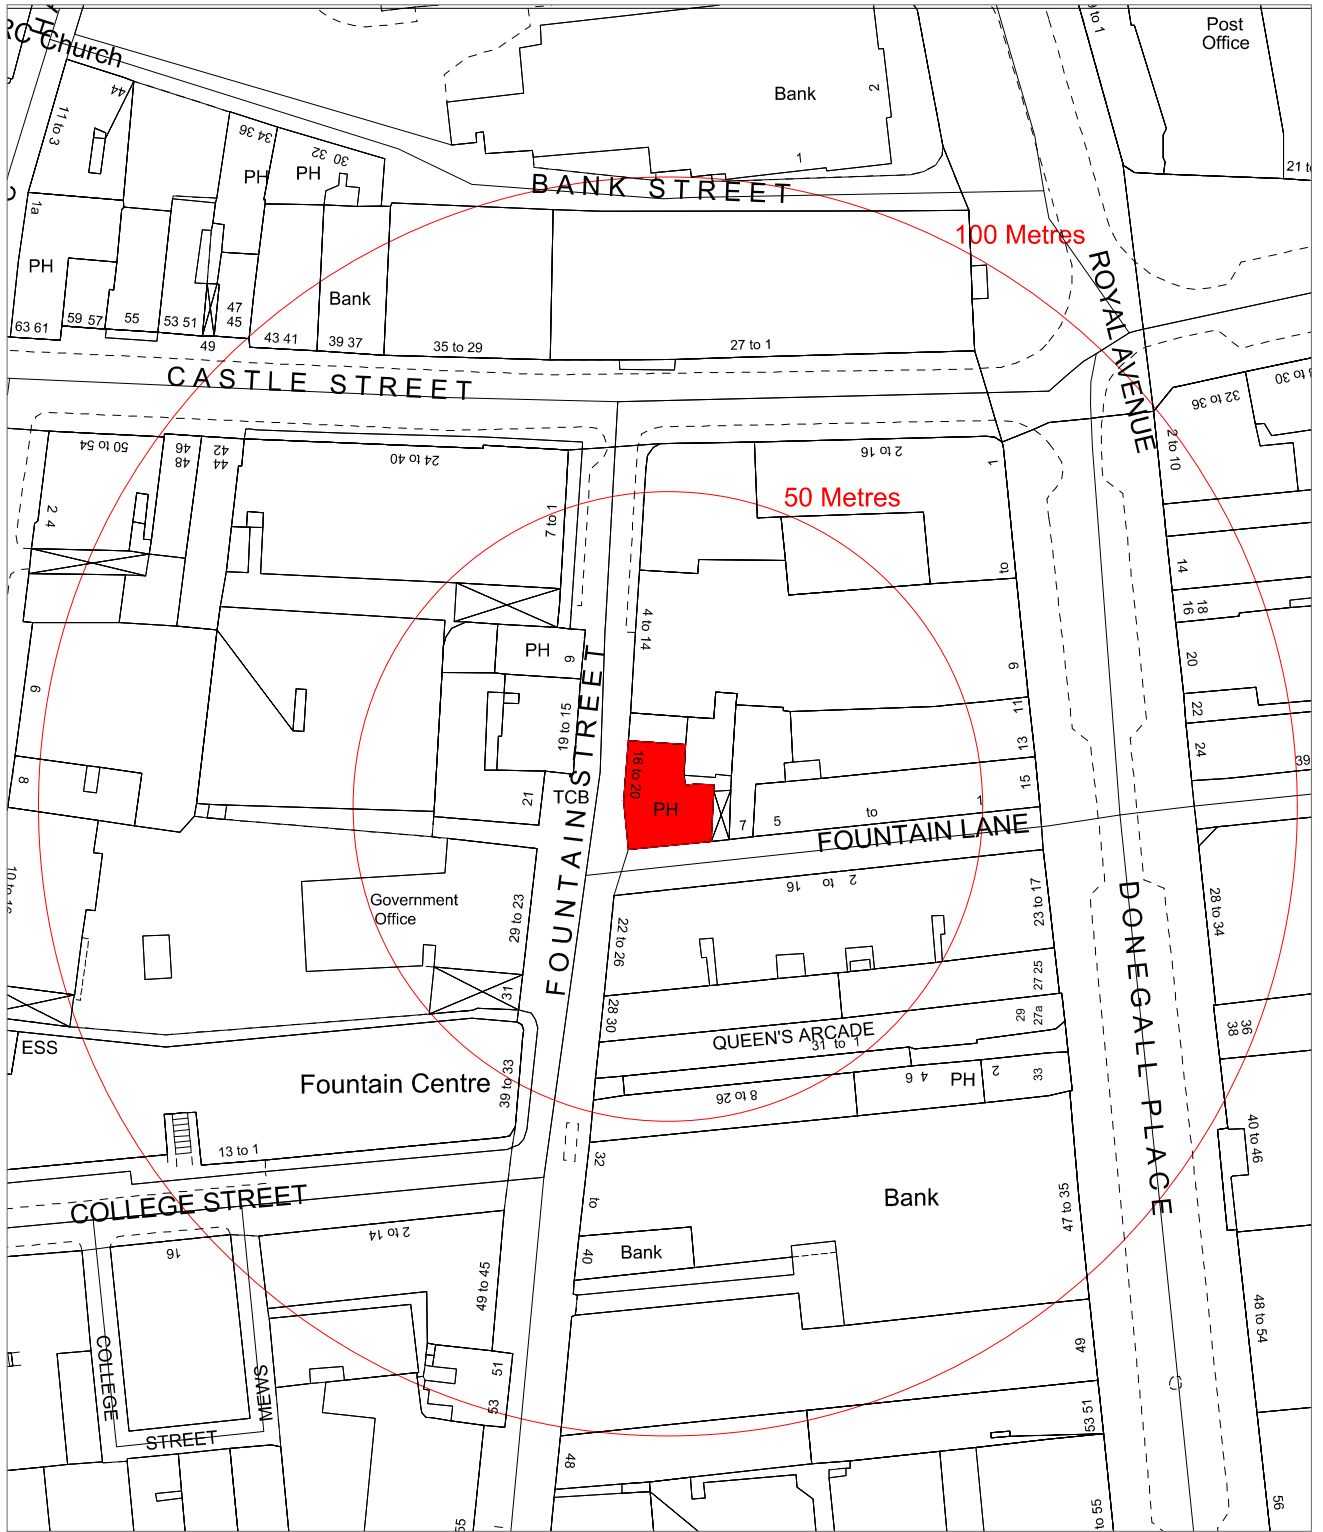

# Building Control Service

Belfast Mapping Data v3.0  
Prepared by I.S.B.  
Based upon the Ordnance Survey  
Of Northern Ireland map with the  
permission of the Director & Chief Executive.  
© CROWN COPYRIGHT 2003

100 METRES

DRAWN BY MT  
DATE 11/09/2019

Fountain Lane  
16-20 Fountain Street

SCALE 1:1250